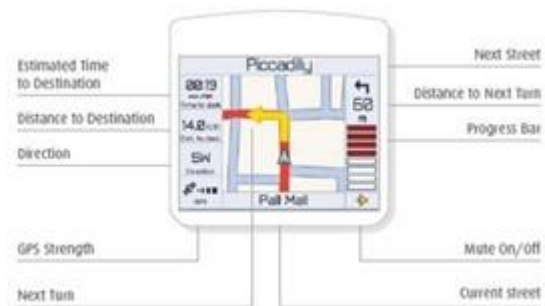

Satellite Navigation

Satellite Navigation on your BlackBerry Smartphone

Telmap Navigator for BlackBerry® displays beautiful dynamic full colour maps and provides the user with clear and accurate turn-by-turn navigation instructions in graphics, voice and text.

Enjoy a worldwide database of literally millions of restaurants, hotels, theatres and other Points of Interest. Stay connected with your friends and share locations via SMS. Access information on an as-needed basis to look up, navigate, direct dial and make reservations to any location you choose.

Features

- Enhance navigation experience - using moving maps, turn by turn voice, text and graphic instructions
 - Full pedestrian navigation that ignores vehicle turning and driving direction restrictions
 - Advanced search algorithms - intuitive location search for address, junction, or postal code, with unique POI search capabilities
 - Direct dialling to POIs from within the application - restaurants, hotels, theatres, etc
 - Enhanced connectivity via SMS - enabling sharing of address book and POI locations
 - Optimised routing calculation for fastest or shortest in-car/pedestrian route and for avoiding toll roads, motorways, and other specific elements
-
- Extensive content support - supporting premium content, such as real-time traffic, restaurants recommendations, and more
 - Print-quality dynamic colour maps - zoom-in/out, pan and point on map functionality
 - Global geographic coverage - with transcontinental routing and access to worldwide content covering Europe, North America, Brazil, Middle East, South Africa, Australia and New Zealand
 - Rapid spatial data transfers - utilising Telmap's unique compression technology

Real-time Navigation. Real-time Traffic.